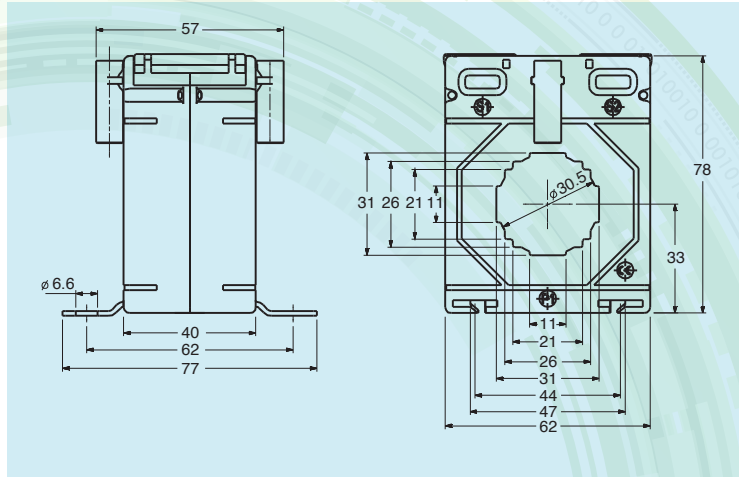

# AHCT Moulded Case Current Transformers Metering Grade

### AHCT-4

CODE	RATIO	CLASS	VA
AHCT-4	150/5A	0.5S	1.5
AHCT-4	200/5A	0.5S	2.5
AHCT-4	300/5A	0.5S	2.5
AHCT-4	400/5A	0.5S	5
AHCT-4	600/5A	0.5S	5
AHCT-4	800/5A	0.5S	5

### AHCT-6

CODE	RATIO	CLASS	VA
AHCT-6	300/5	0.5S	1.5
AHCT-6	400/5	0.5S	2.5
AHCT-6	500/5	0.5S	2.5
AHCT-6	600/5	0.5S	5
AHCT-6	750/5	0.5S	5
AHCT-6	800/5	0.5S	7.5
AHCT-6	1000/5	0.5S	10
AHCT-6	1200/5	0.5S	10
AHCT-6	1250/5	0.5S	10
AHCT-6	1500/5	0.5S	10
AHCT-6	1600/5	0.5S	10