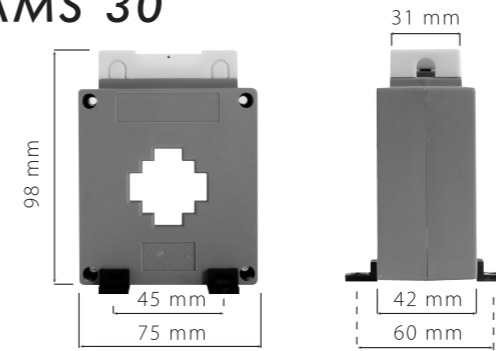

Current Transformers

Moulded Case AMS Series

Model	Current Ratio	VA Burden	Class	Price
AMS 30	50/5 Amp	2.5	Class 1.0	£8.75
AMS 30	100/5 Amp	2.5	Class 1.0	£8.75
AMS 30	150/5 Amp	5.0	Class 1.0	£8.75
AMS 30	200/5 Amp	5.0	Class 1.0	£8.75
AMS 30	300/5 Amp	5.0	Class 1.0	£8.75
AMS 30	400/5 Amp	5.0	Class 1.0	£8.75
AMS 40	150/5 Amp	5.0	Class 1.0	£8.75
AMS 40	200/5 Amp	5.0	Class 1.0	£8.75
AMS 40	250/5 Amp	5.0	Class 1.0	£8.75
AMS 40	300/5 Amp	5.0	Class 1.0	£8.75
AMS 40	400/5 Amp	5.0	Class 1.0	£8.75
AMS 40	500/5 Amp	5.0	Class 1.0	£8.75
AMS 60	400/5 Amp	10.0	Class 1.0	£9.38
AMS 60	500/5 Amp	10.0	Class 1.0	£10.00
AMS 60	600/5 Amp	10.0	Class 1.0	£10.63
AMS 60	800/5 Amp	10.0	Class 1.0	£10.63
AMS 60	1000/5 Amp	10.0	Class 1.0	£10.63
AMS 60	1200/5 Amp	10.0	Class 1.0	£10.63
AMS 100	800/5 Amp	15.0	Class 1.0	£10.63
AMS 100	1000/5 Amp	15.0	Class 1.0	£10.63
AMS 100	1200/5 Amp	15.0	Class 1.0	£11.25
AMS 100	1500/5 Amp	15.0	Class 1.0	£11.25
AMS 100	1600/5 Amp	15.0	Class 1.0	£11.25
AMS 100	2000/5 Amp	15.0	Class 1.0	£11.25
AMS 100	2500/5 Amp	15.0	Class 1.0	£12.50
AMS 100	3000/5 Amp	15.0	Class 1.0	£12.50
AMS 130	2000-4000 Amp	15.0	Class 1.0	£18.75

AMS Range of Current Transformers

NB Illustrations are not to scale.

Technical Data

Class 1.0 600 Volt 50 - 60 Hz

AMS 30

50/5	Amp	2.5 VA
100/5	Amp	2.5 VA
150/5	Amp	5.0 VA
200/5	Amp	5.0 VA
250/5	Amp	5.0 VA
300/5	Amp	5.0 VA

Inside Dimensions

AMS 40

150/5	Amp	5.0 VA
200/5	Amp	5.0 VA
250/5	Amp	5.0 VA
300/5	Amp	5.0 VA
400/5	Amp	5.0 VA
500/5	Amp	5.0 VA

AMS 60

400/5	Amp	10.0 VA
500/5	Amp	10.0 VA
600/5	Amp	10.0 VA
800/5	Amp	10.0 VA
1000/5	Amp	10.0 VA
1200/5	Amp	10.0 VA

AMS 100

800/5	Amp	15.0 VA
1000/5	Amp	15.0 VA
1200/5	Amp	15.0 VA
1500/5	Amp	15.0 VA
1600/5	Amp	15.0 VA
2000/5	Amp	15.0 VA

Inside Dimensions

AMS 130

2000 - 4000 Amp on Special Request

Standard Plastic Foot For Each Transformer